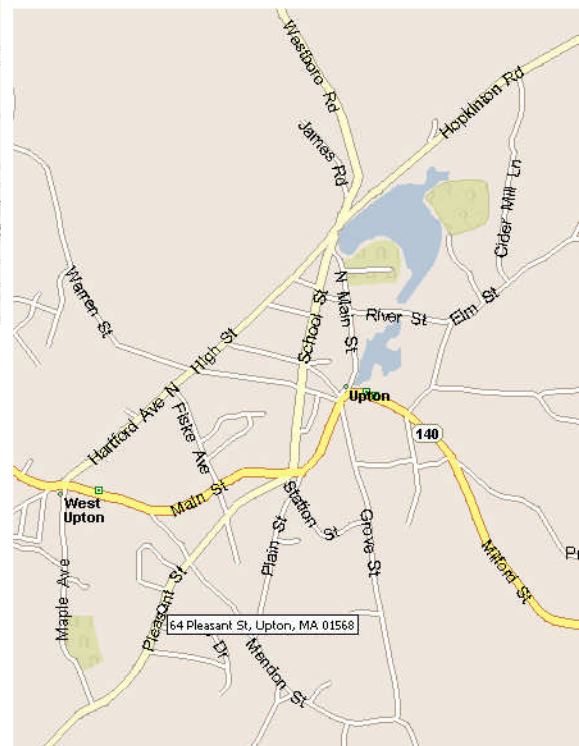

Blackstone Valley Regional Vocational Technical High School

65 Pleasant Street, Upton MA 01568 (508) 529-7758

<http://www.valleytech.k12.ma.us/>

http://www.valleytech.k12.ma.us/Robotics/robotics_FLL_Announcement.htm

From Sharon (modified from the Blackstone web site):

Route I 95 South to Route I 495 North to Exit 21B. Bear right onto Hopkinton Road (actually, West Main, Hopkinton, High at various points, but all the same road). Follow to end (approximately 5 miles) to set of lights at Route 140, crossing to Maple Avenue. Continue to end, and turn left onto Pleasant Street. You can't miss the large complex, but you may need to park in the back of the school.

If you use intend to use School Street as a short cut – be aware that there are two School Streets on this route, and people turning onto the first one have accounted for most of the lost and wandering Sharon teams at this competition.