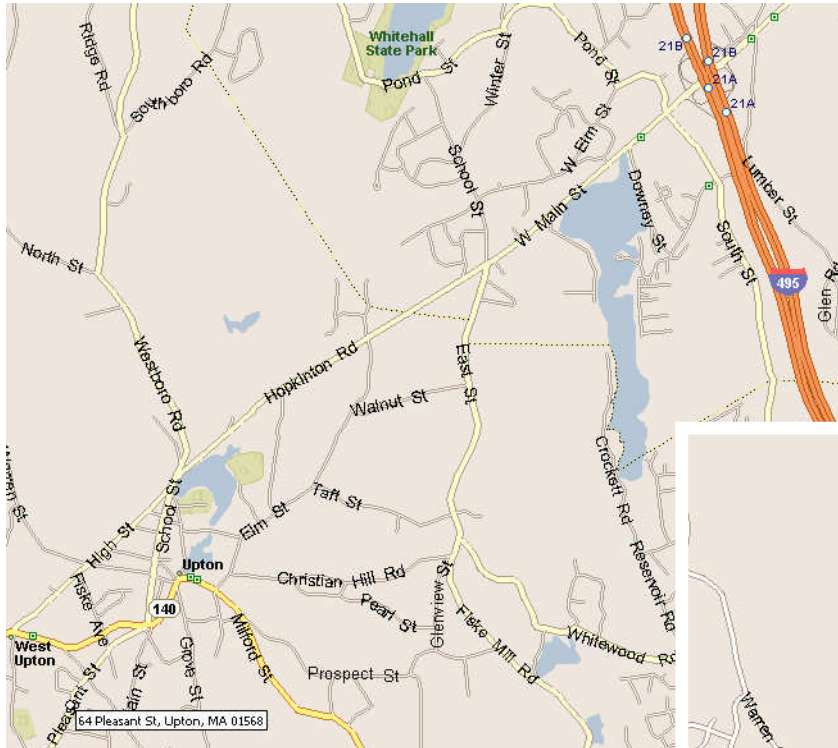

Blackstone Valley Regional Vocational Technical High School

65 Pleasant Street, Upton MA 01568 (508) 529-7758

<http://www.valleytech.k12.ma.us/>

http://www.valleytech.k12.ma.us/Robotics/robotics_FLL_Announcement.htm

From Sharon (modified from the Blackstone web site):

Route I 95 South to Route I 495 North to Exit 21B. Bear right onto Hopkinton Road (actually, West Main, Hopkinton, High at various points, but all the same road). Follow to end (approximately 5 miles) to set of lights at Route 140, crossing to Maple Avenue. Continue to end, and turn left onto Pleasant Street. You can't miss the large complex, but you may need to park in the back of the school.

If you use intend to use School Street as a short cut – be aware that there are two School Streets on this route, and people turning onto the first one have accounted for most of the lost and wandering Sharon teams at this competition.